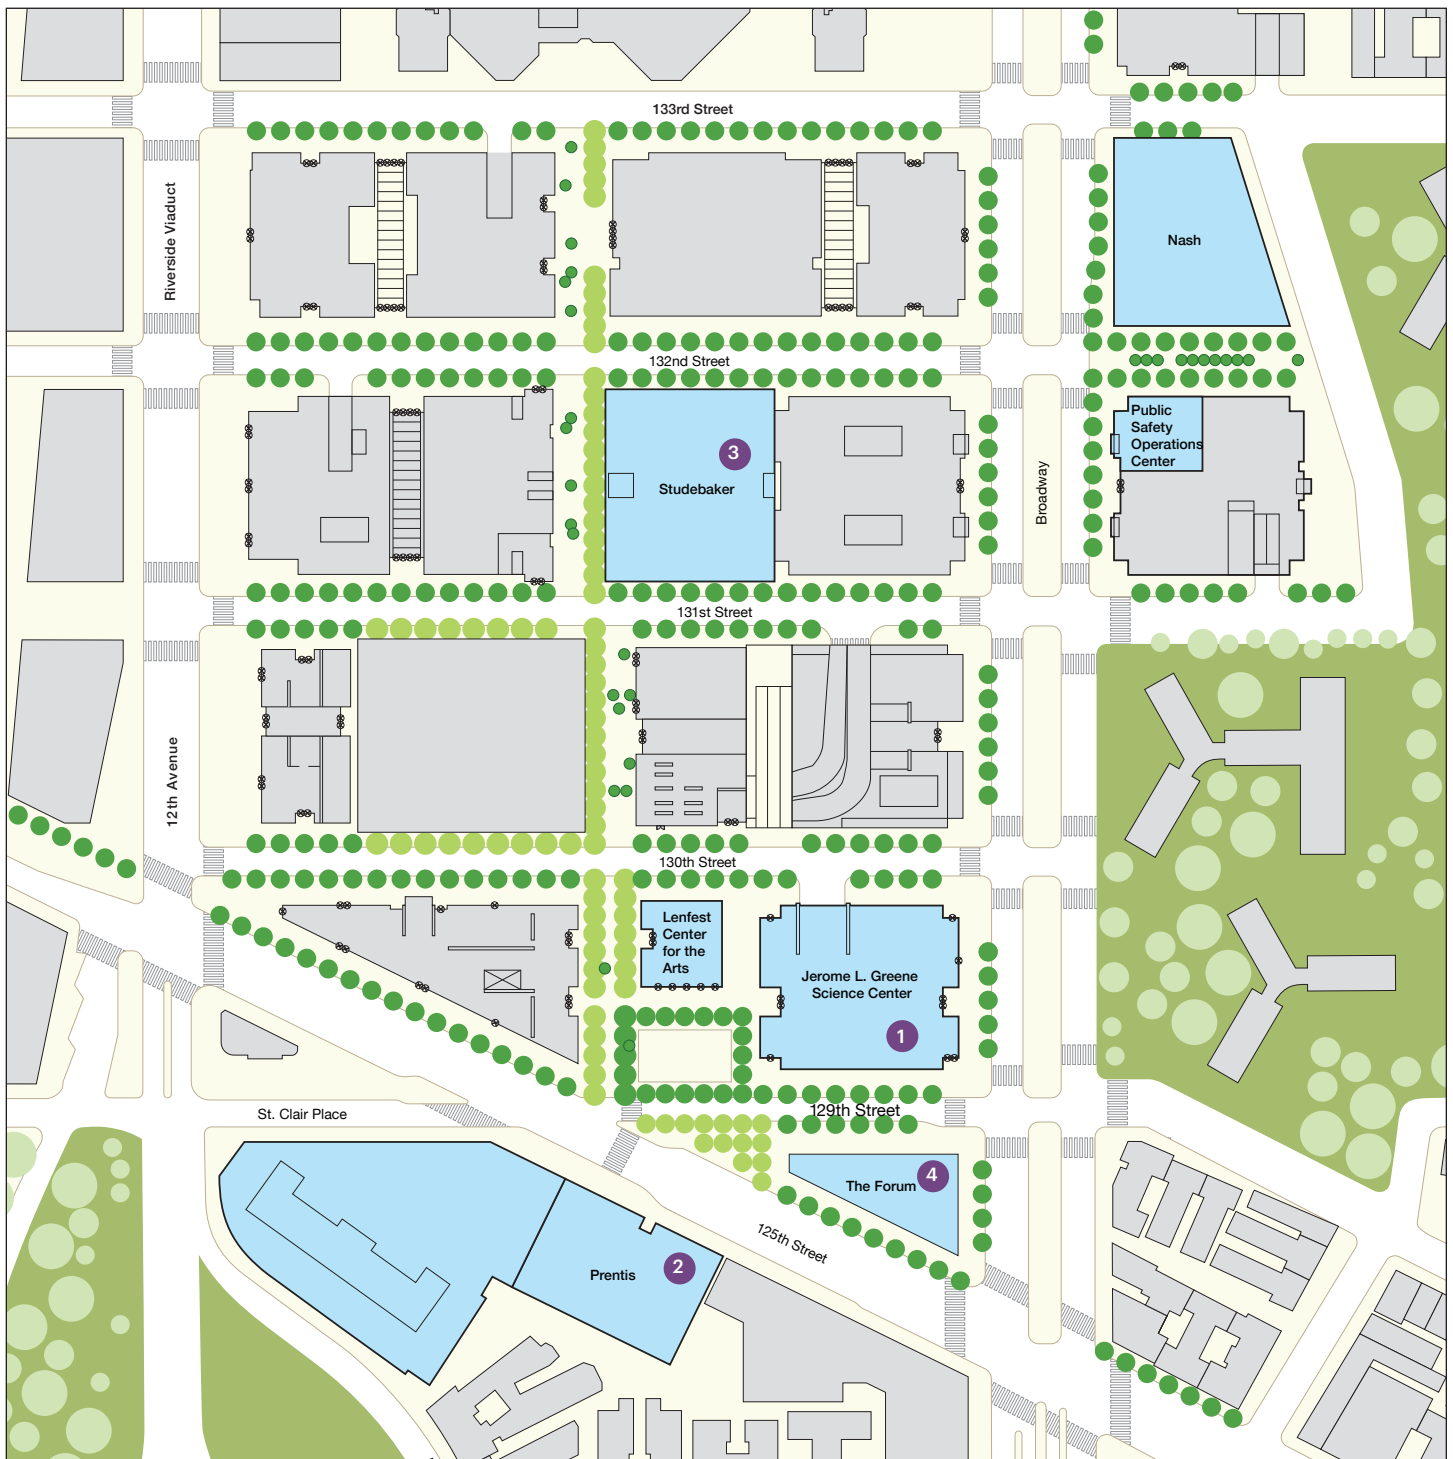

GENDER-NEUTRAL RESTROOMS—MANHATTANVILLE CAMPUS

● Gender-neutral restrooms

1 Jerome L. Greene Science Center—
100 & Level

3 Studebaker—100 & 200 & Levels
(CUID swipe access is required)

2 Prentis—100 & Level
(CUID swipe access is required)

4 The Forum—Below Grade & Level